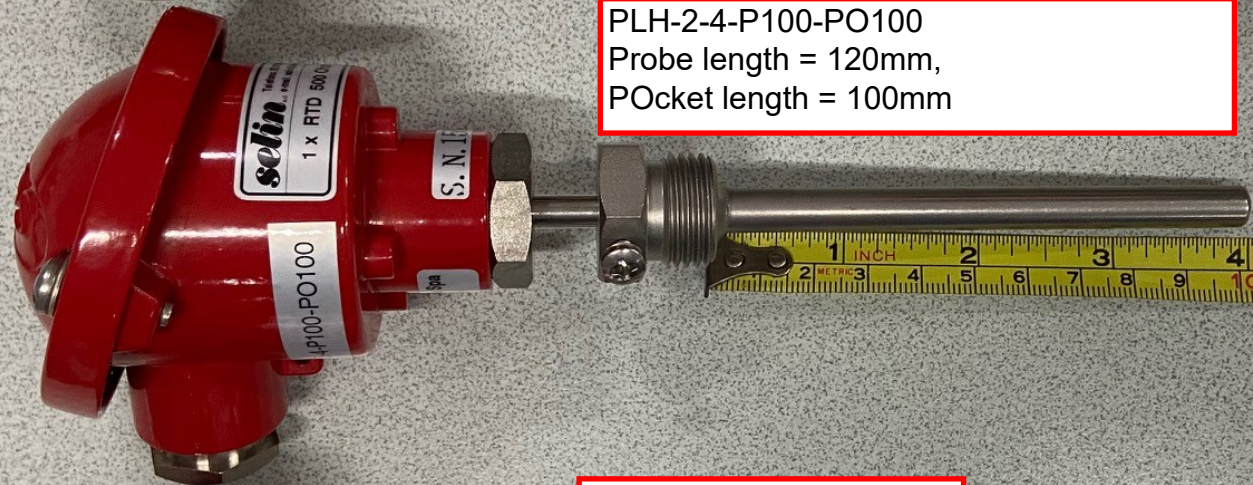

Probe length = 155mm

POcket length = 130mm

PLH-2-4-P100-PO100  
Probe length = 120mm,  
POcket length = 100mm

PLH-2-4-P70-PO50  
Probe length = 70mm,  
POcket length = 50mm