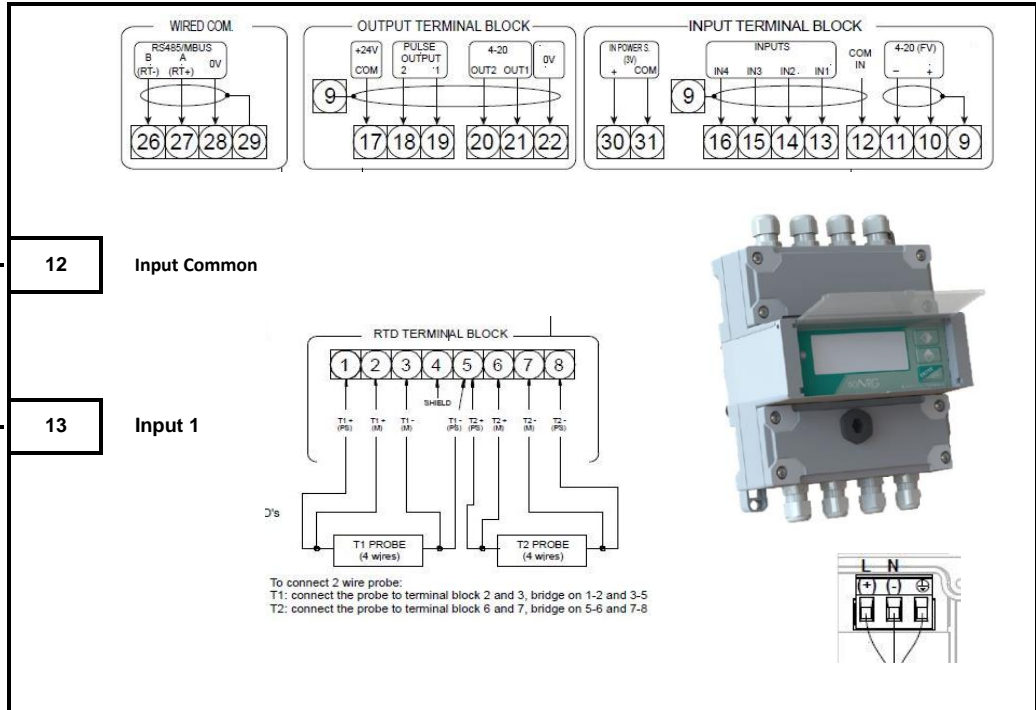

MV800 flow converter

MV311 energy calculator

24Vdc Power Supply
 AD-1048 -24FS

Connection diagram MV311 to MV800

ISOIL INDUSTRIA HIK
 Isoil Industria Hong Kong Limited
 Date: 01/05/2020