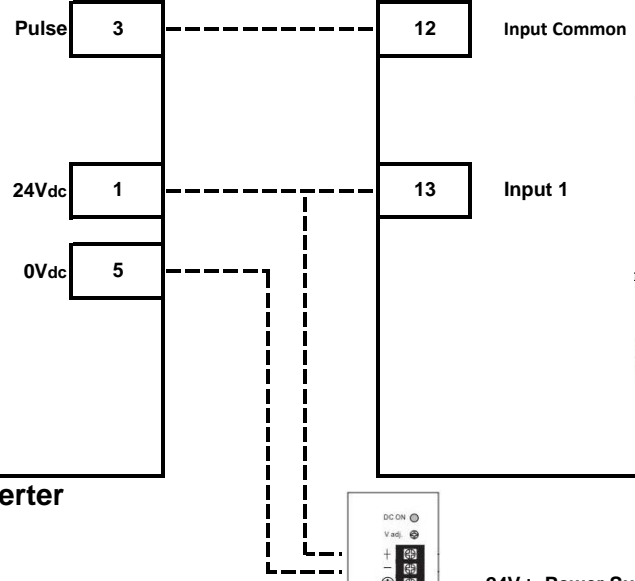

MV800 flow converter

MV311 energy calculator

24Vdc Power Supply
 AD-1048 -24FS

Connection diagram MV311 to MV800

ISOIL INDUSTRIA HIK
 Isoil Industria Hong Kong Limited
 Date: 01/05/2020