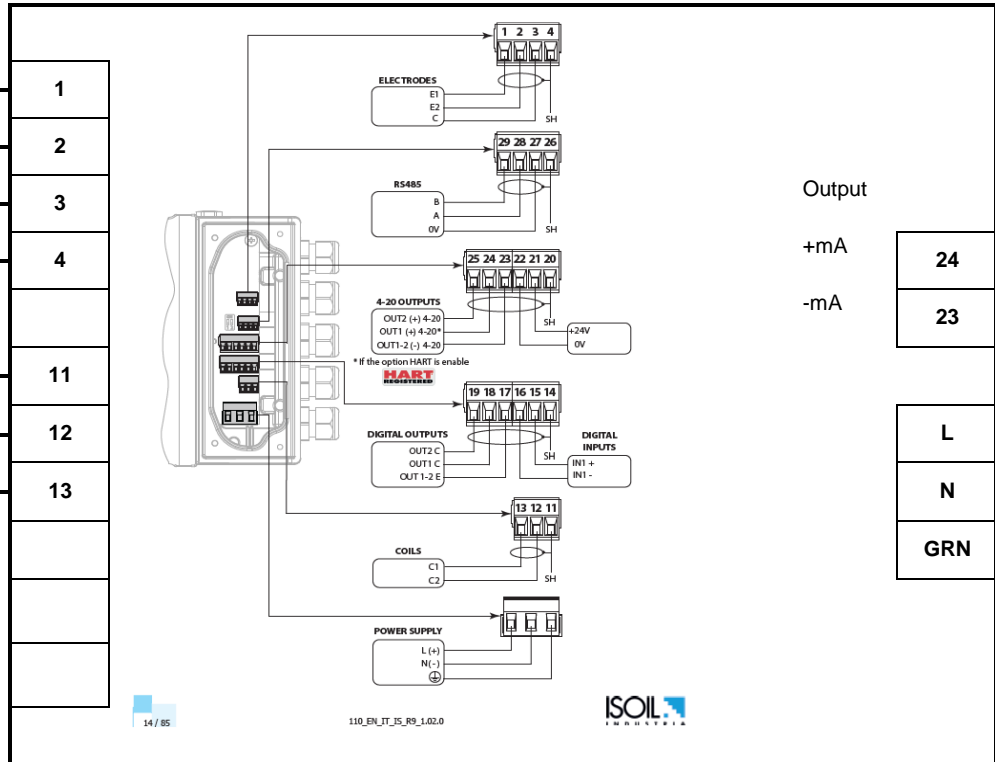

MS series sensor

CO14 cable

MV series converter

Wiring diagram for MV110 to MS3780

ISOIL
INDUSTRIA **HK**

ISOIL INDUSTRIA HONG KONG LIMITED

12/28/2021