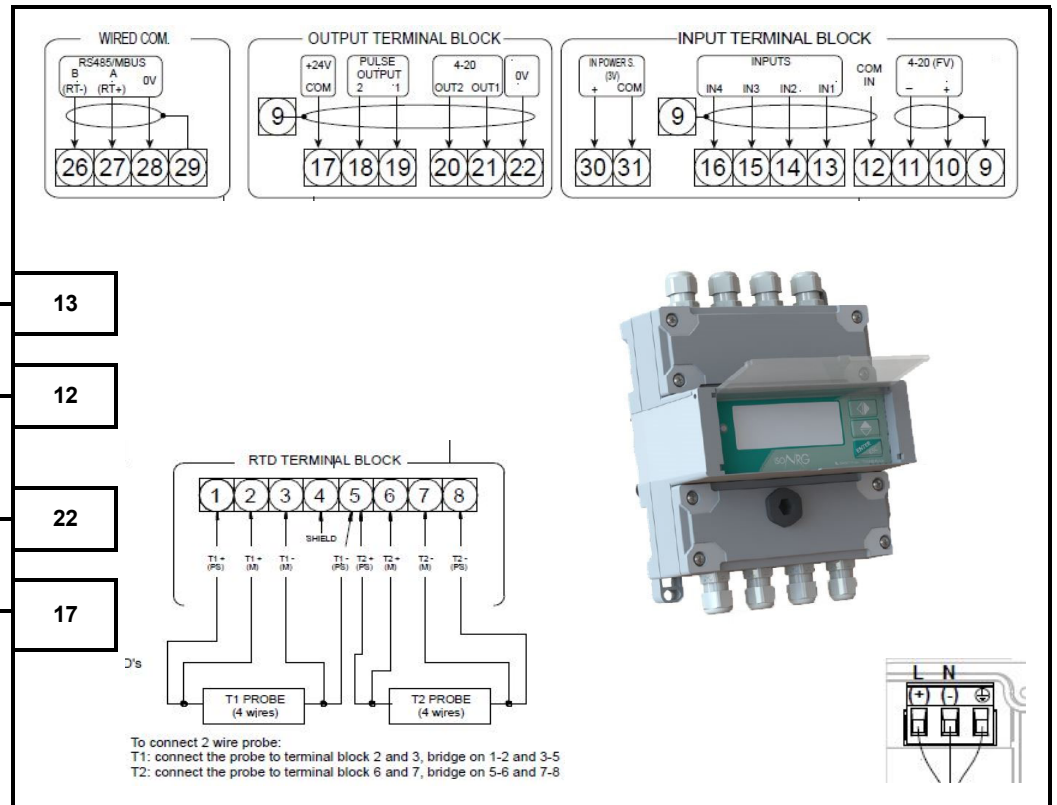

**MV110**

**MV311 energy calculator**

Connection diagram MV311 to MV110

ISOIL INDUSTRIA HONG KONG LIMITED

Date: 01/05/2020